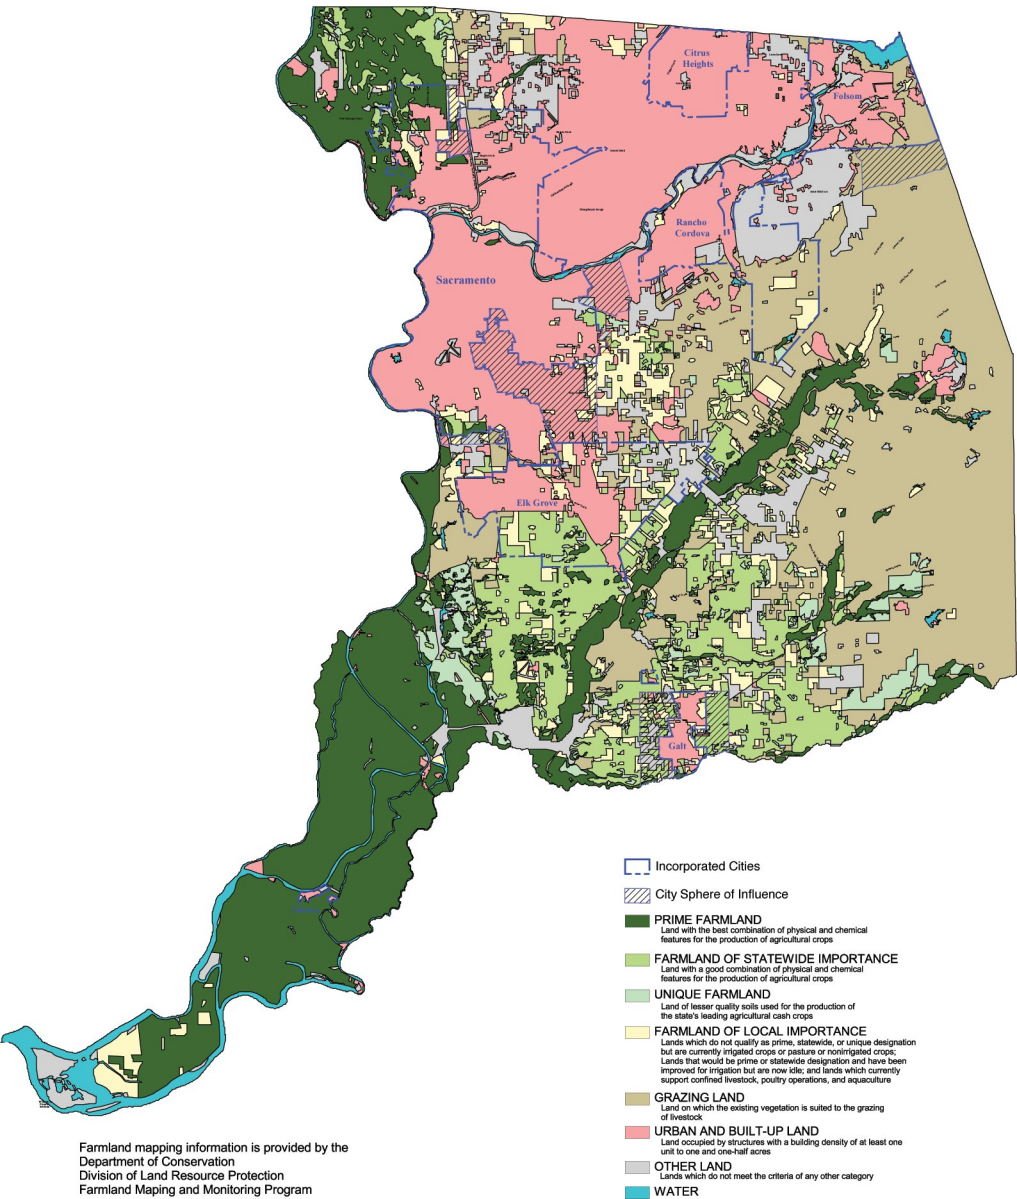

Sacramento County Important Farmland 2000