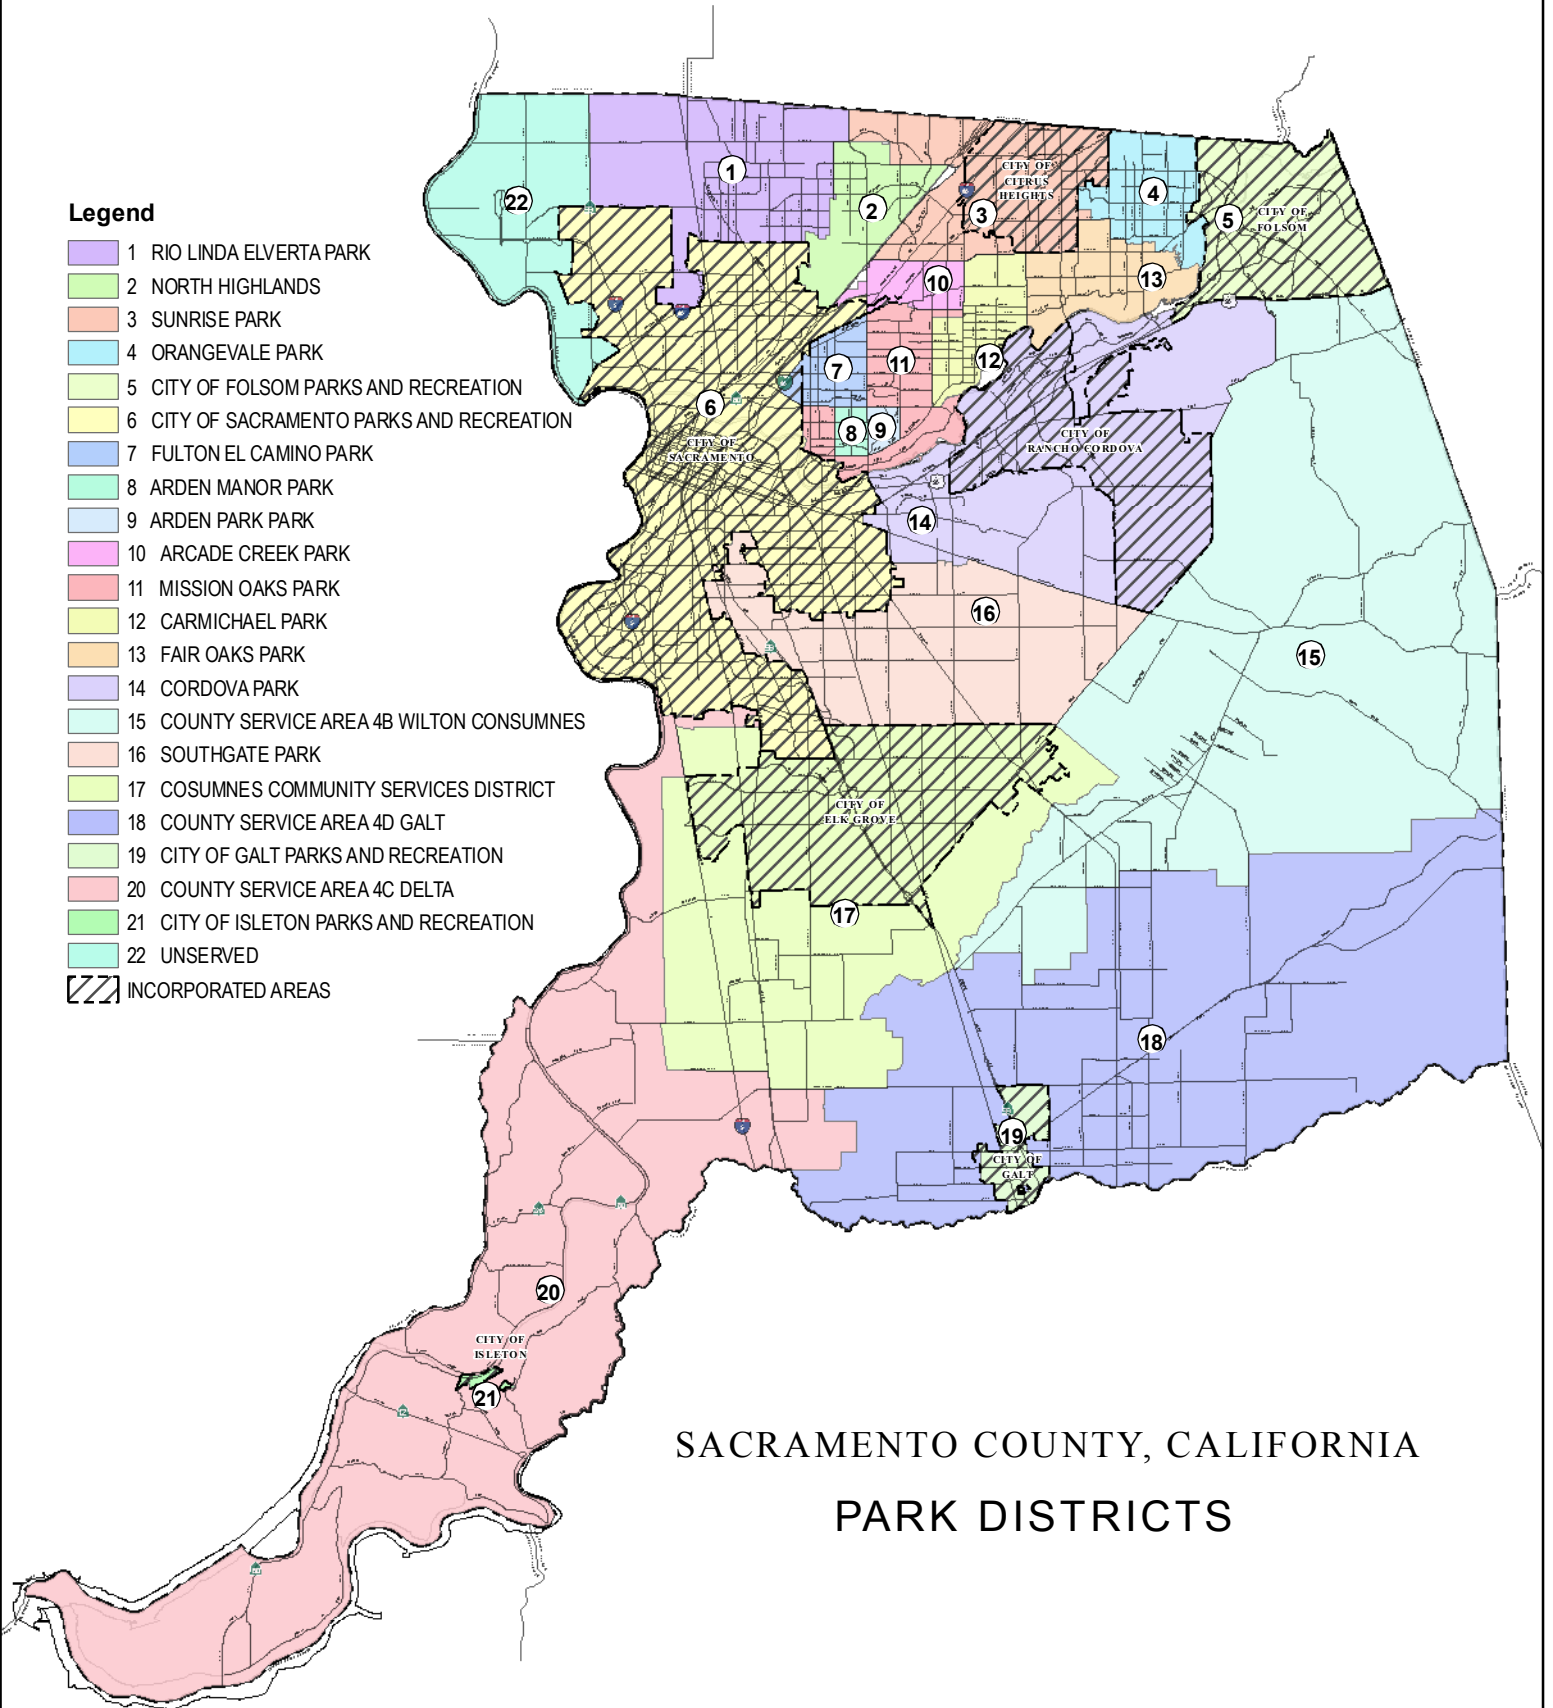

Legend

- 1 RIO LINDA ELVERTA PARK
- 2 NORTH HIGHLANDS
- 3 SUNRISE PARK
- 4 ORANGEVALE PARK
- 5 CITY OF FOLSOM PARKS AND RECREATION
- 6 CITY OF SACRAMENTO PARKS AND RECREATION
- 7 FULTON EL CAMINO PARK
- 8 ARDEN MANOR PARK
- 9 ARDEN PARK PARK
- 10 ARCADE CREEK PARK
- 11 MISSION OAKS PARK
- 12 CARMICHAEL PARK
- 13 FAIR OAKS PARK
- 14 CORDOVA PARK
- 15 COUNTY SERVICE AREA 4B WILTON CONSUMNES
- 16 SOUTHGATE PARK
- 17 COSUMNES COMMUNITY SERVICES DISTRICT
- 18 COUNTY SERVICE AREA 4D GALT
- 19 CITY OF GALT PARKS AND RECREATION
- 20 COUNTY SERVICE AREA 4C DELTA
- 21 CITY OF ISLETON PARKS AND RECREATION
- 22 UNSERVED
- INCORPORATED AREAS

**SACRAMENTO COUNTY, CALIFORNIA
PARK DISTRICTS**