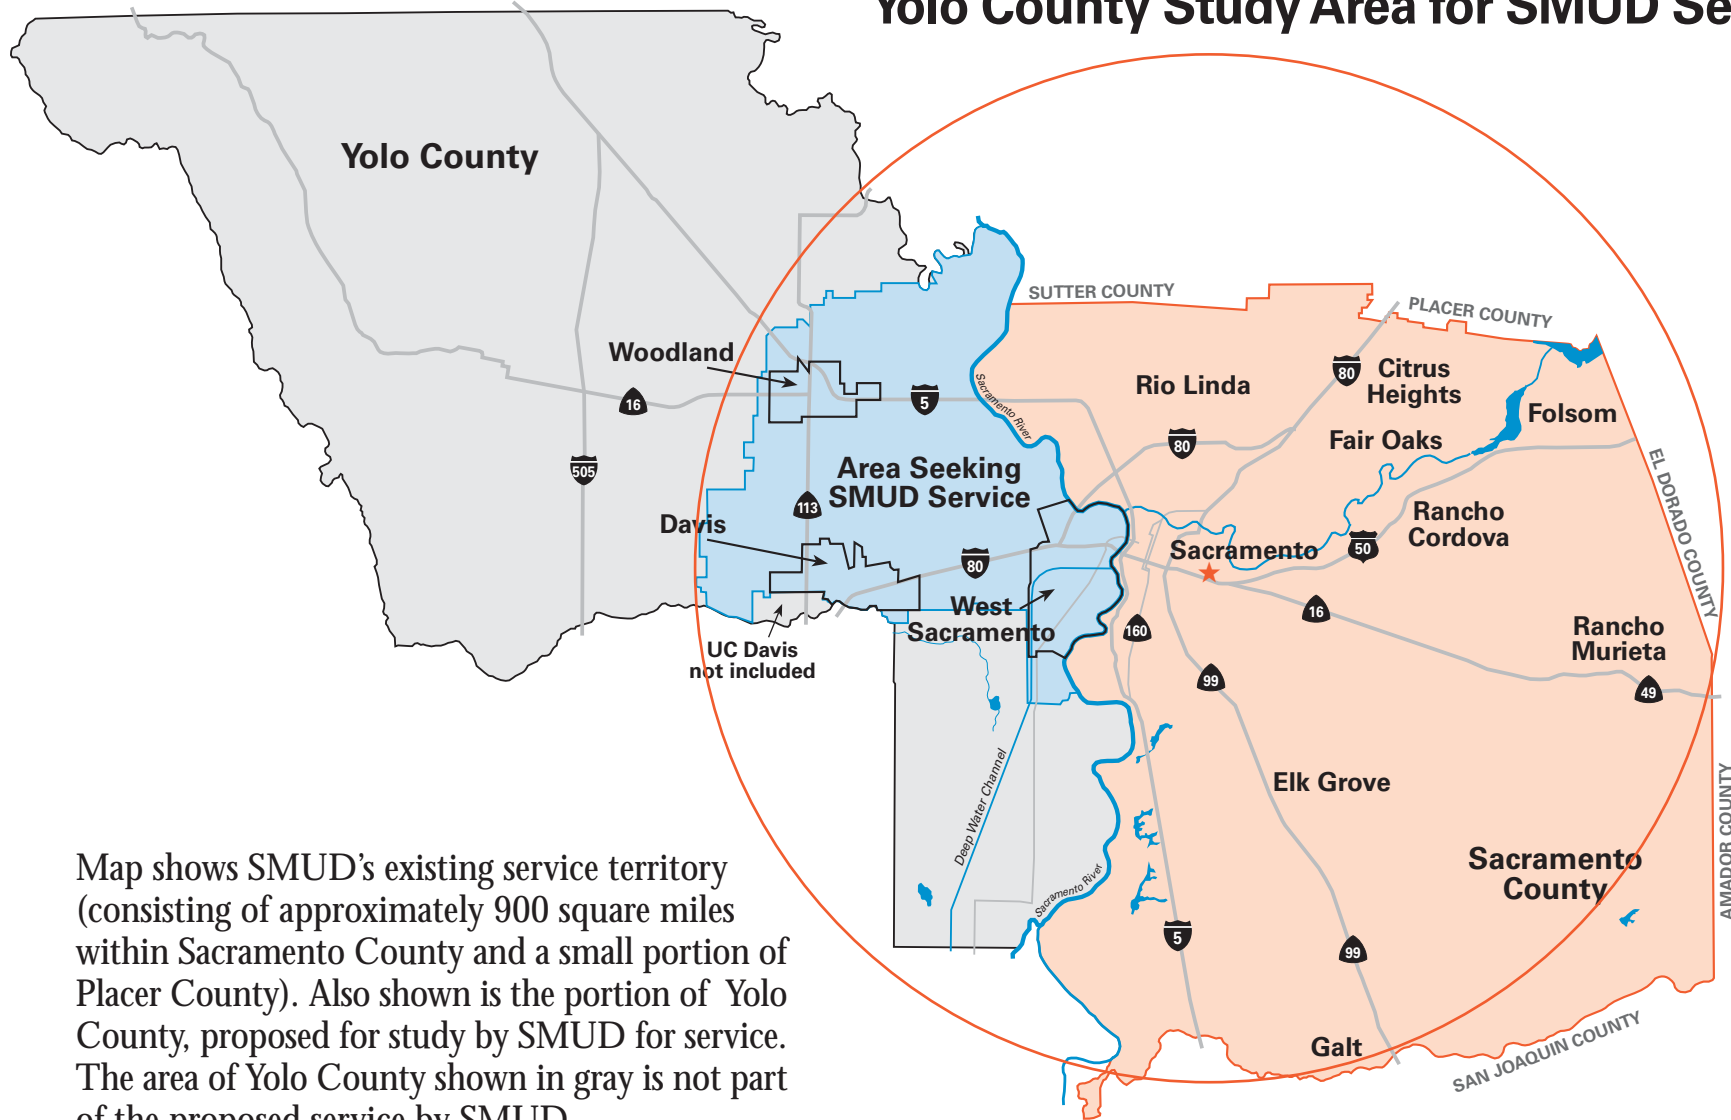

SMUD Service Territory and Yolo County Study Area for SMUD Service

Map shows SMUD's existing service territory (consisting of approximately 900 square miles within Sacramento County and a small portion of Placer County). Also shown is the portion of Yolo County, proposed for study by SMUD for service. The area of Yolo County shown in gray is not part of the proposed service by SMUD.