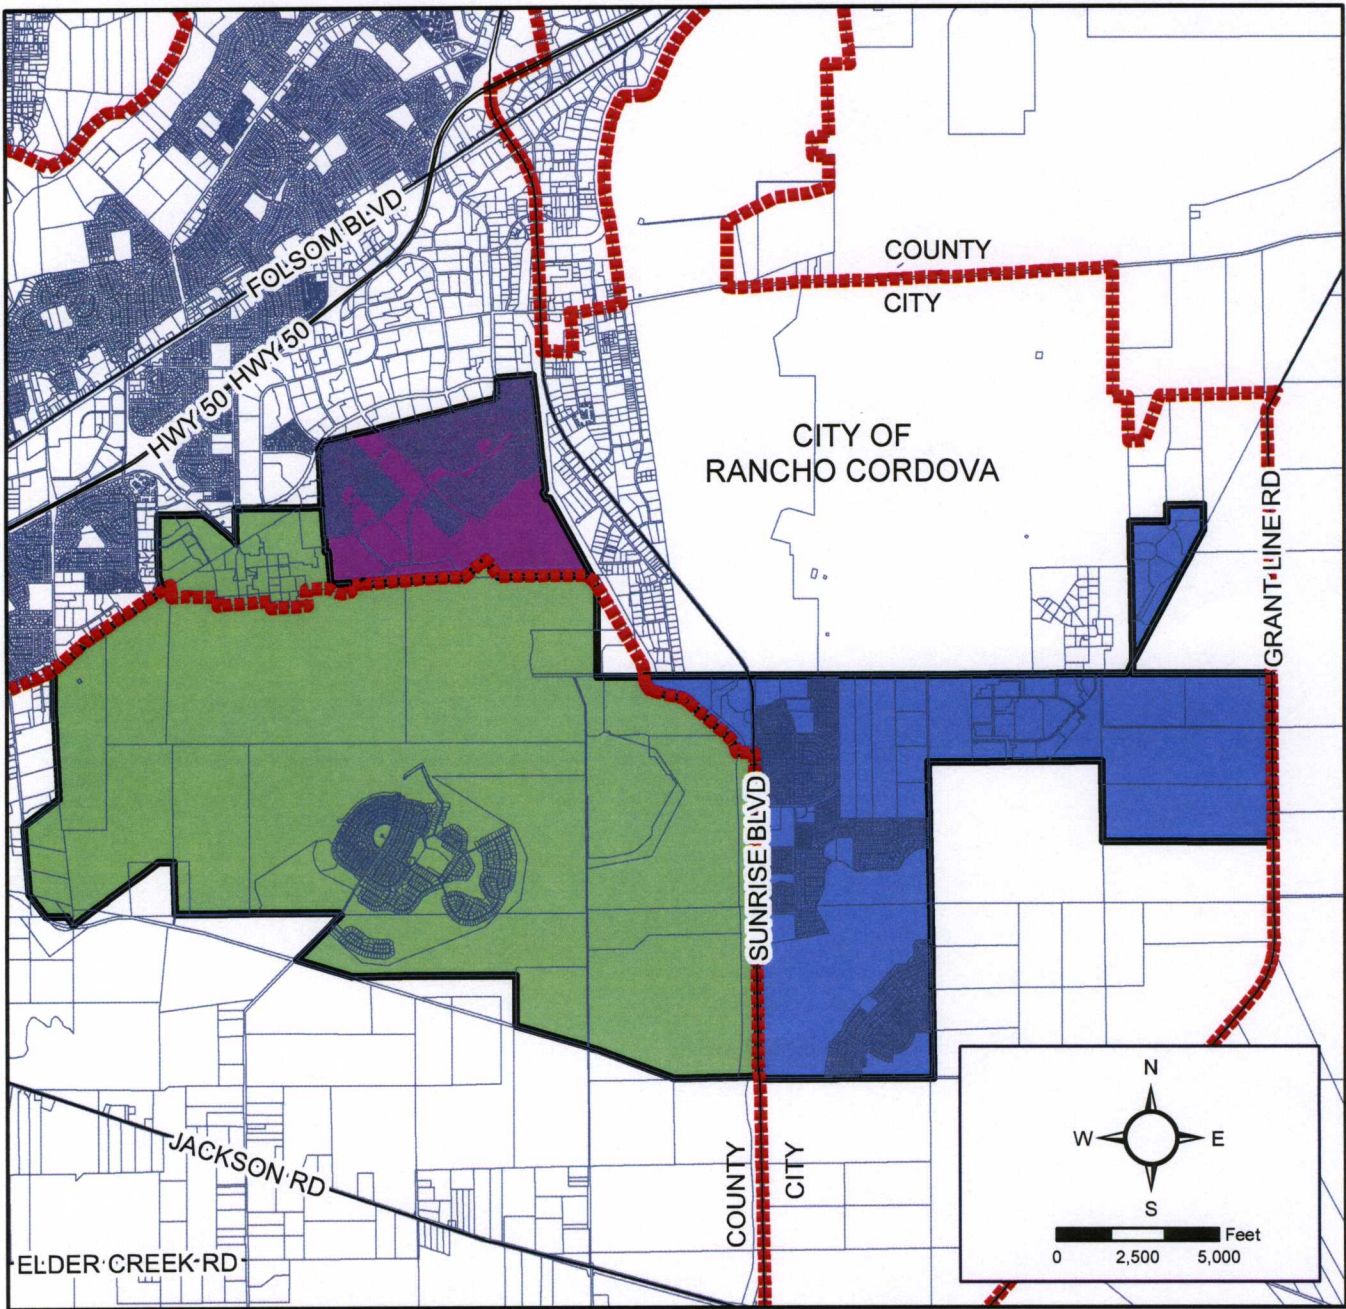

**FIGURE 1
CSA 10 BOUNDARY MAP**

Legend

Zone

-  CSA 10 (No Benefit Zone)
-  Benefit Zone No. 1
-  Benefit Zone No. 2
-  CITY OF RANCHO CORDOVA

District: CSA No. 10

Supervisory District: 5 - Nottoli