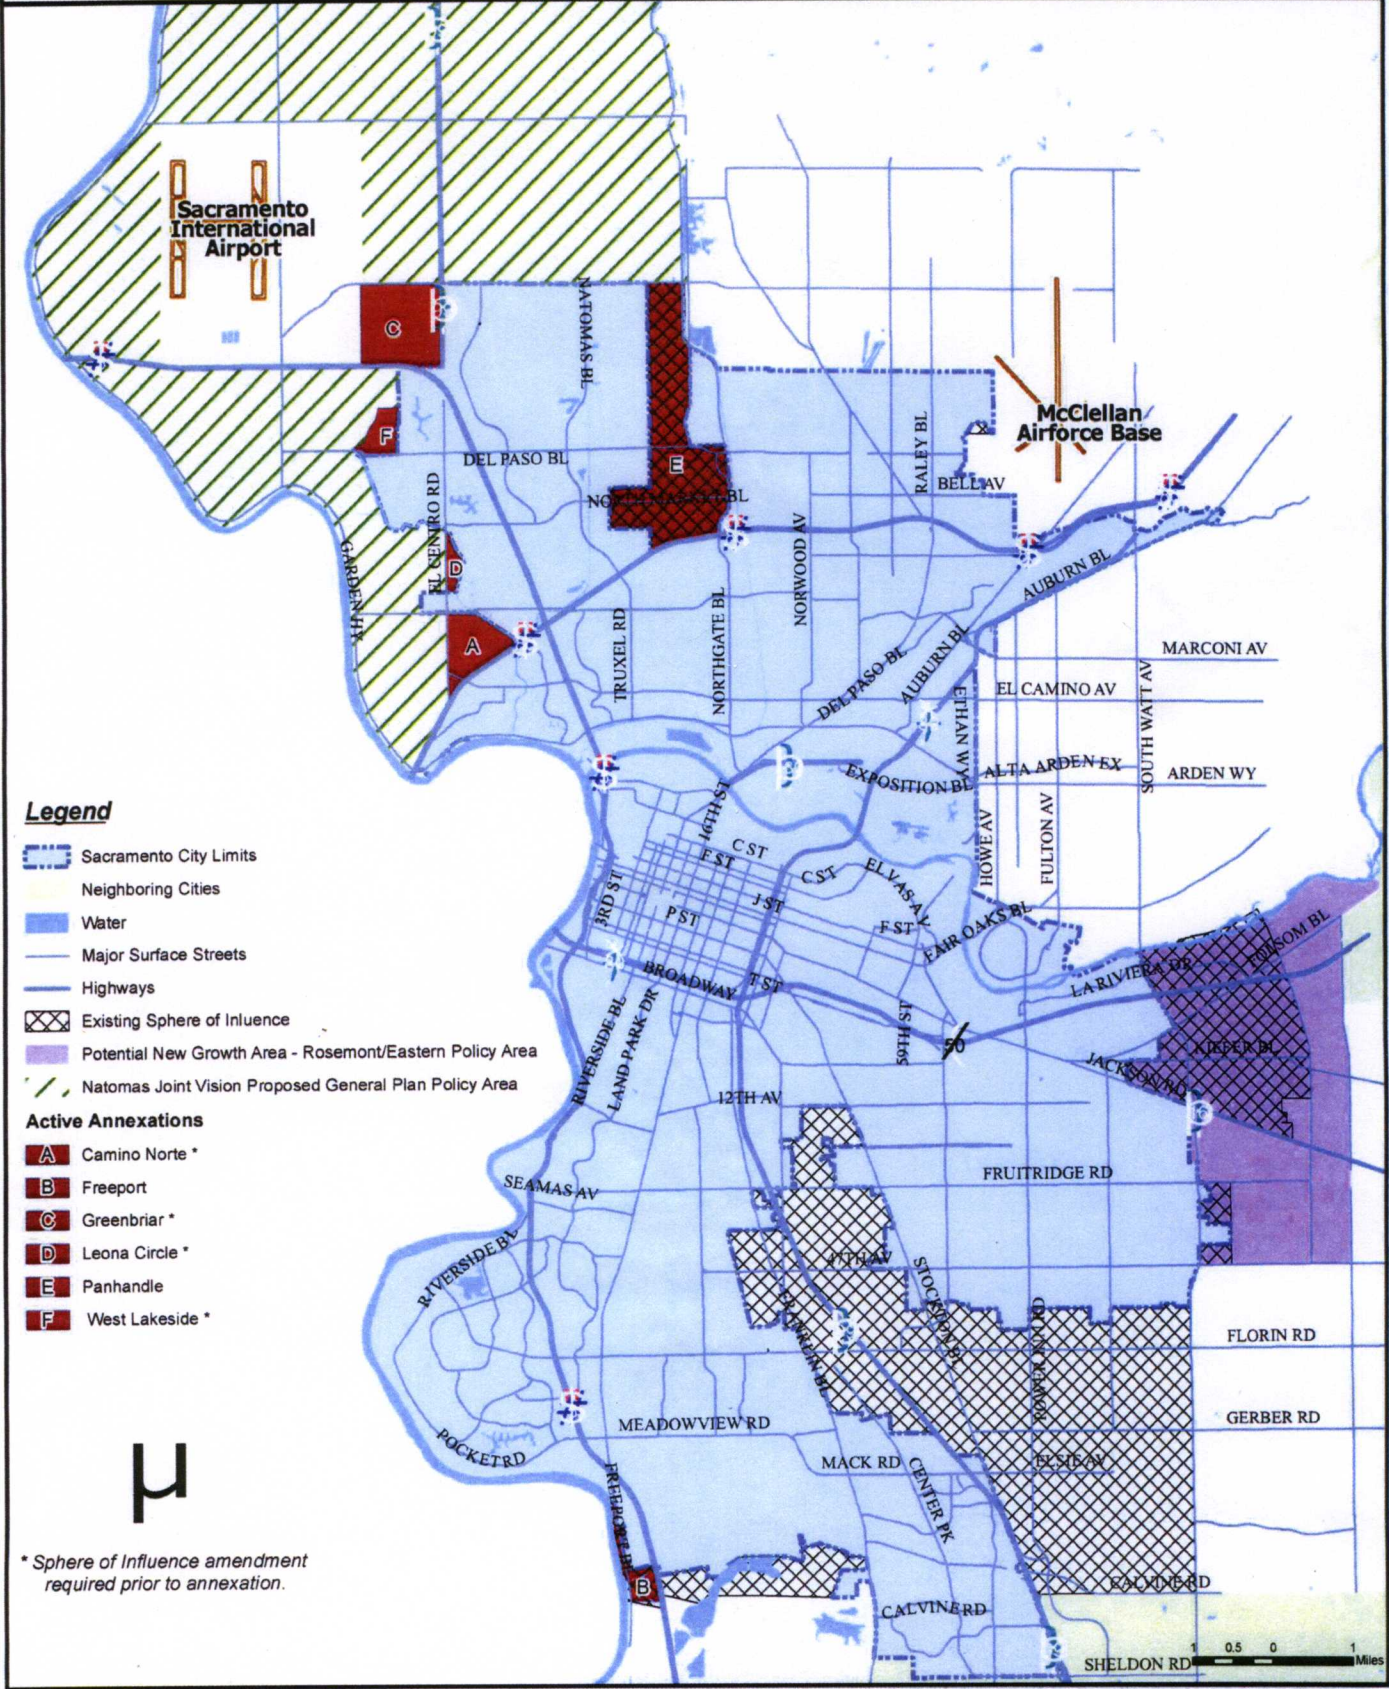

# CITY OF SACRAMENTO Annexation Activity

**Legend**

- Sacramento City Limits
- Neighboring Cities
- Water
- Major Surface Streets
- Highways
- Existing Sphere of Influence
- Potential New Growth Area - Rosemont/Eastern Policy Area
- Natomas Joint Vision Proposed General Plan Policy Area

**Active Annexations**

- A Camino Norte \*
- B Freeport
- C Greenbriar \*
- D Leona Circle \*
- E Panhandle
- F West Lakeside \*

\* Sphere of Influence amendment required prior to annexation.