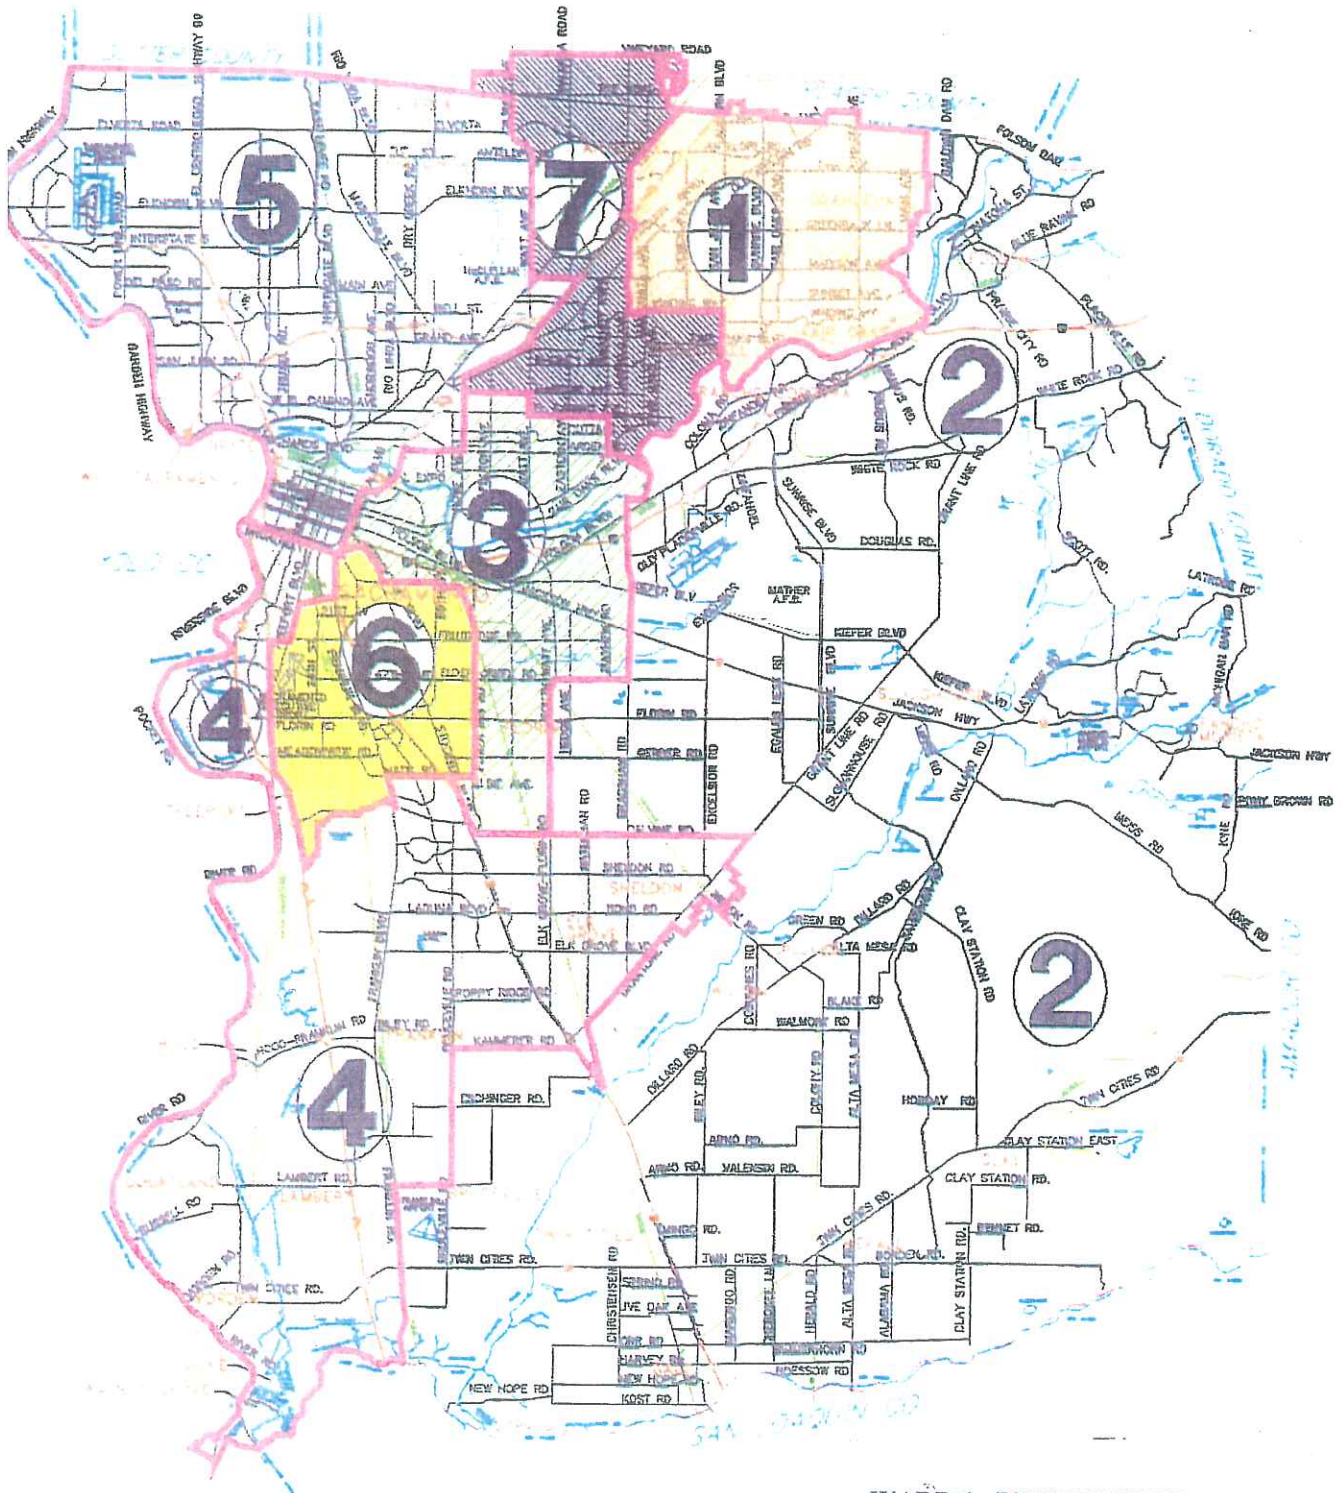

# SACRAMENTO MUNICIPAL UTILITY DISTRICT BOARD OF DIRECTORS WARD BOUNDARIES

ATTACHMENT B

- WARD 1 RENE TAYLOR
- WARD 2 NANCY BUI
- WARD 3 HOWARD POSNER
- WARD 4 GENEVIEVE SHIROMA
- WARD 5 ROB KERTH
- WARD 6 LARRY CARR
- WARD 7 BILL SLATON